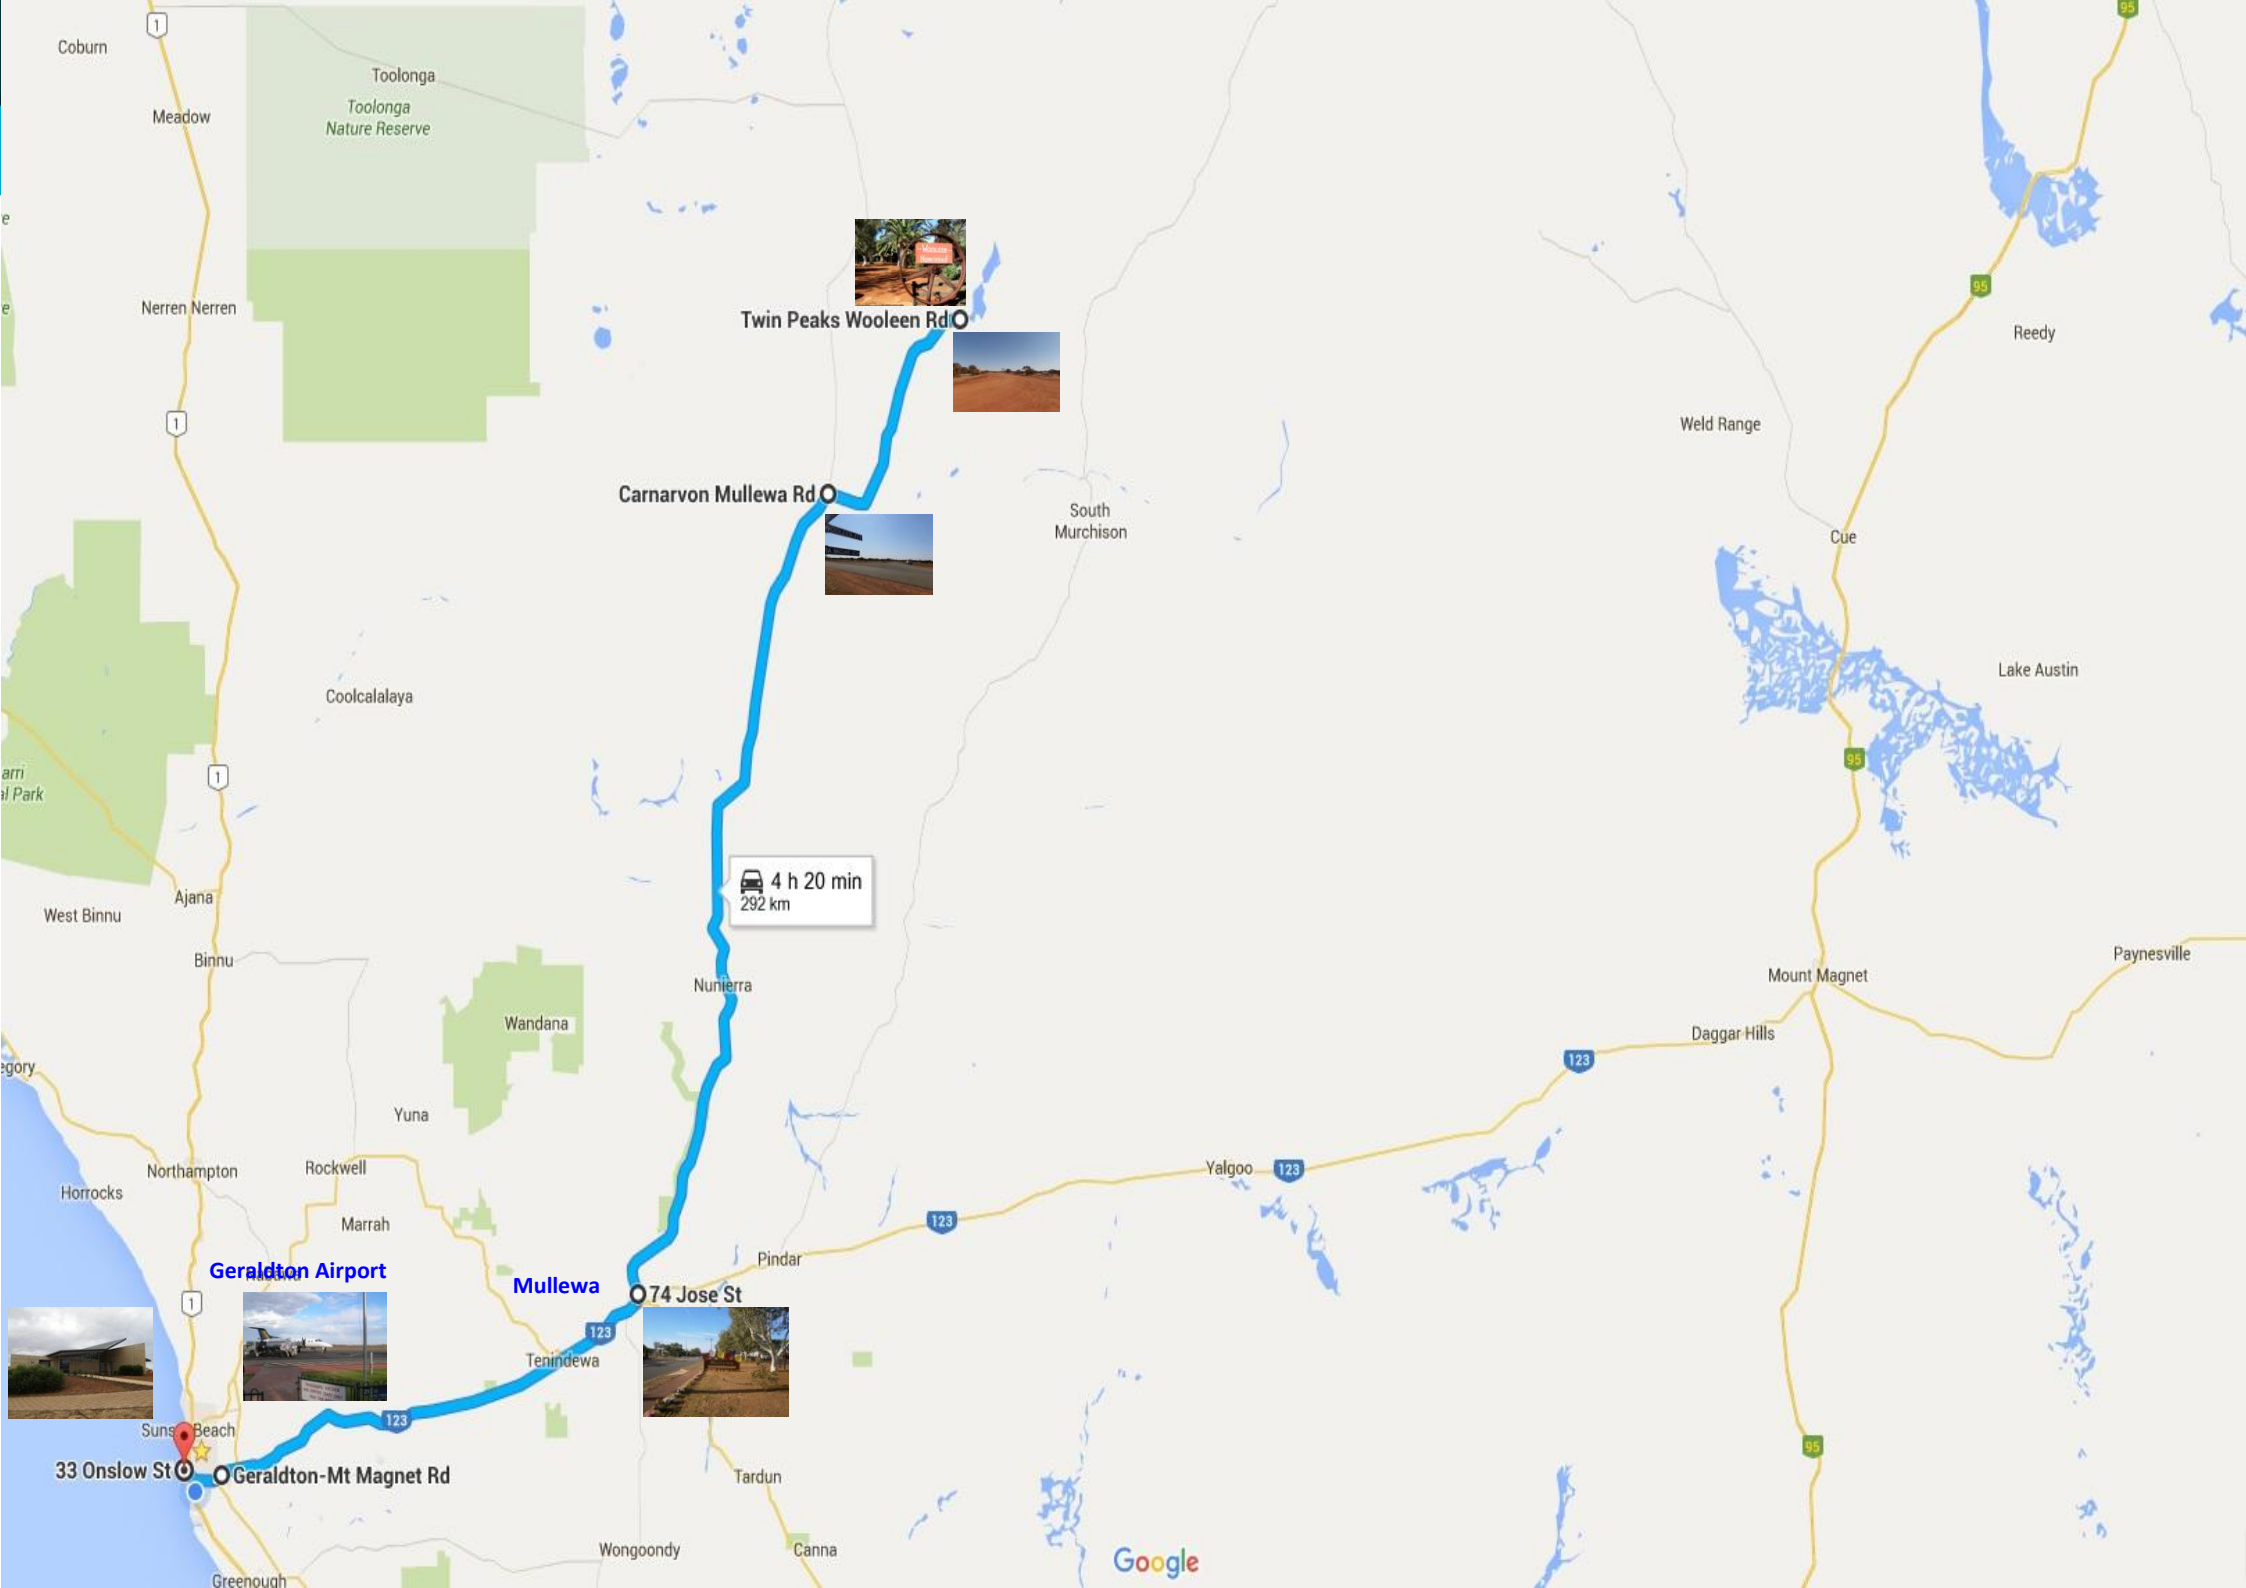

<b>DRIVING DIRECTIONS From GERALDTON (CSIRO CASS OFFICE) To Wooleen Station via Carnarvon – Mullewa Road (Drive 291 km)</b>		
CSIRO Astronomy and Space Science Offices - 33 Onslow St Geraldton WA 6530		
1.-	Head North on Onslow St towards Shenton St	<b>450m</b>
2.-	 Turn <b>Right</b> onto <b>Shenton St</b> Travel to traffic lights	<b>180m</b>
3.-	 Take the 1 <sup>st</sup> <b>Right</b> on to <b>Cathedral Ave</b>	<b>500m</b>
4.-	 Take the <b>North West Coastal Highway</b> ramp towards the <b>Airport / Carnarvon / Mount Magnet Rd</b>	<b>900m</b>
5.-	 Turn right onto <b>Geraldton-Mt Magnet Rd / State Route 123</b> Go through 1 roundabout	<b>8.4Km</b>
<b>Geraldton Airport.:</b> 10.3 KM / Geraldton-Mt Magnet Rd / State Route 123		
6.-	Head <b>North-East</b> along the <b>Geraldton-Mt Magnet Rd to Mullewa</b>	<b>88.9 Km</b>
7.-	Head <b>north-east</b> on Geraldton-Mt Magnet Rd/Grey St/State Route 123 towards <b>Jose St</b>	<b>58 m</b>
8.-	At the <b>roundabout</b> , take the 2nd exit and stay on <b>Jose St</b>	<b>1.2 Km</b>
9.-	Head <b>north-east</b> on <b>Jose St</b> towards <b>Warren Rd</b> GPS Coordinates: <b>-28.529364, 115.513133</b>	<b>600 m</b>
10.-	Continue onto <b>Carnarvon Mullewa Rd</b>	<b>146 Km</b>
11.-	 Turn right onto <b>Twin Peaks Wooleen Rd</b> GPS Coordinates: <b>-27.358963, 115.889061</b>	<b>44.4 Km</b>
12.-	Head east on <b>Twin Peaks Wooleen Rd</b>	<b>600 m</b>
12.-	<b>Wooleen Station</b> entrance will be on the left GPS Coordinates: <b>-27.358963, 115.889061</b>	

Coburn

Meadow

Toolonga  
Toolonga  
Nature Reserve

Nerren Nerren

Twin Peaks Wooleen Rd

Carnarvon Mullewa Rd

South  
Murchison

Weld Range

Cue

Reedy

Coolcalalaya

Lake Austin

4 h 20 min  
292 km

West Binu

Ajana

Binu

Nunierra

Mount Magnet

Paynesville

Wandana

Daggar Hills

Yuna

Yalgoo

Horrocks