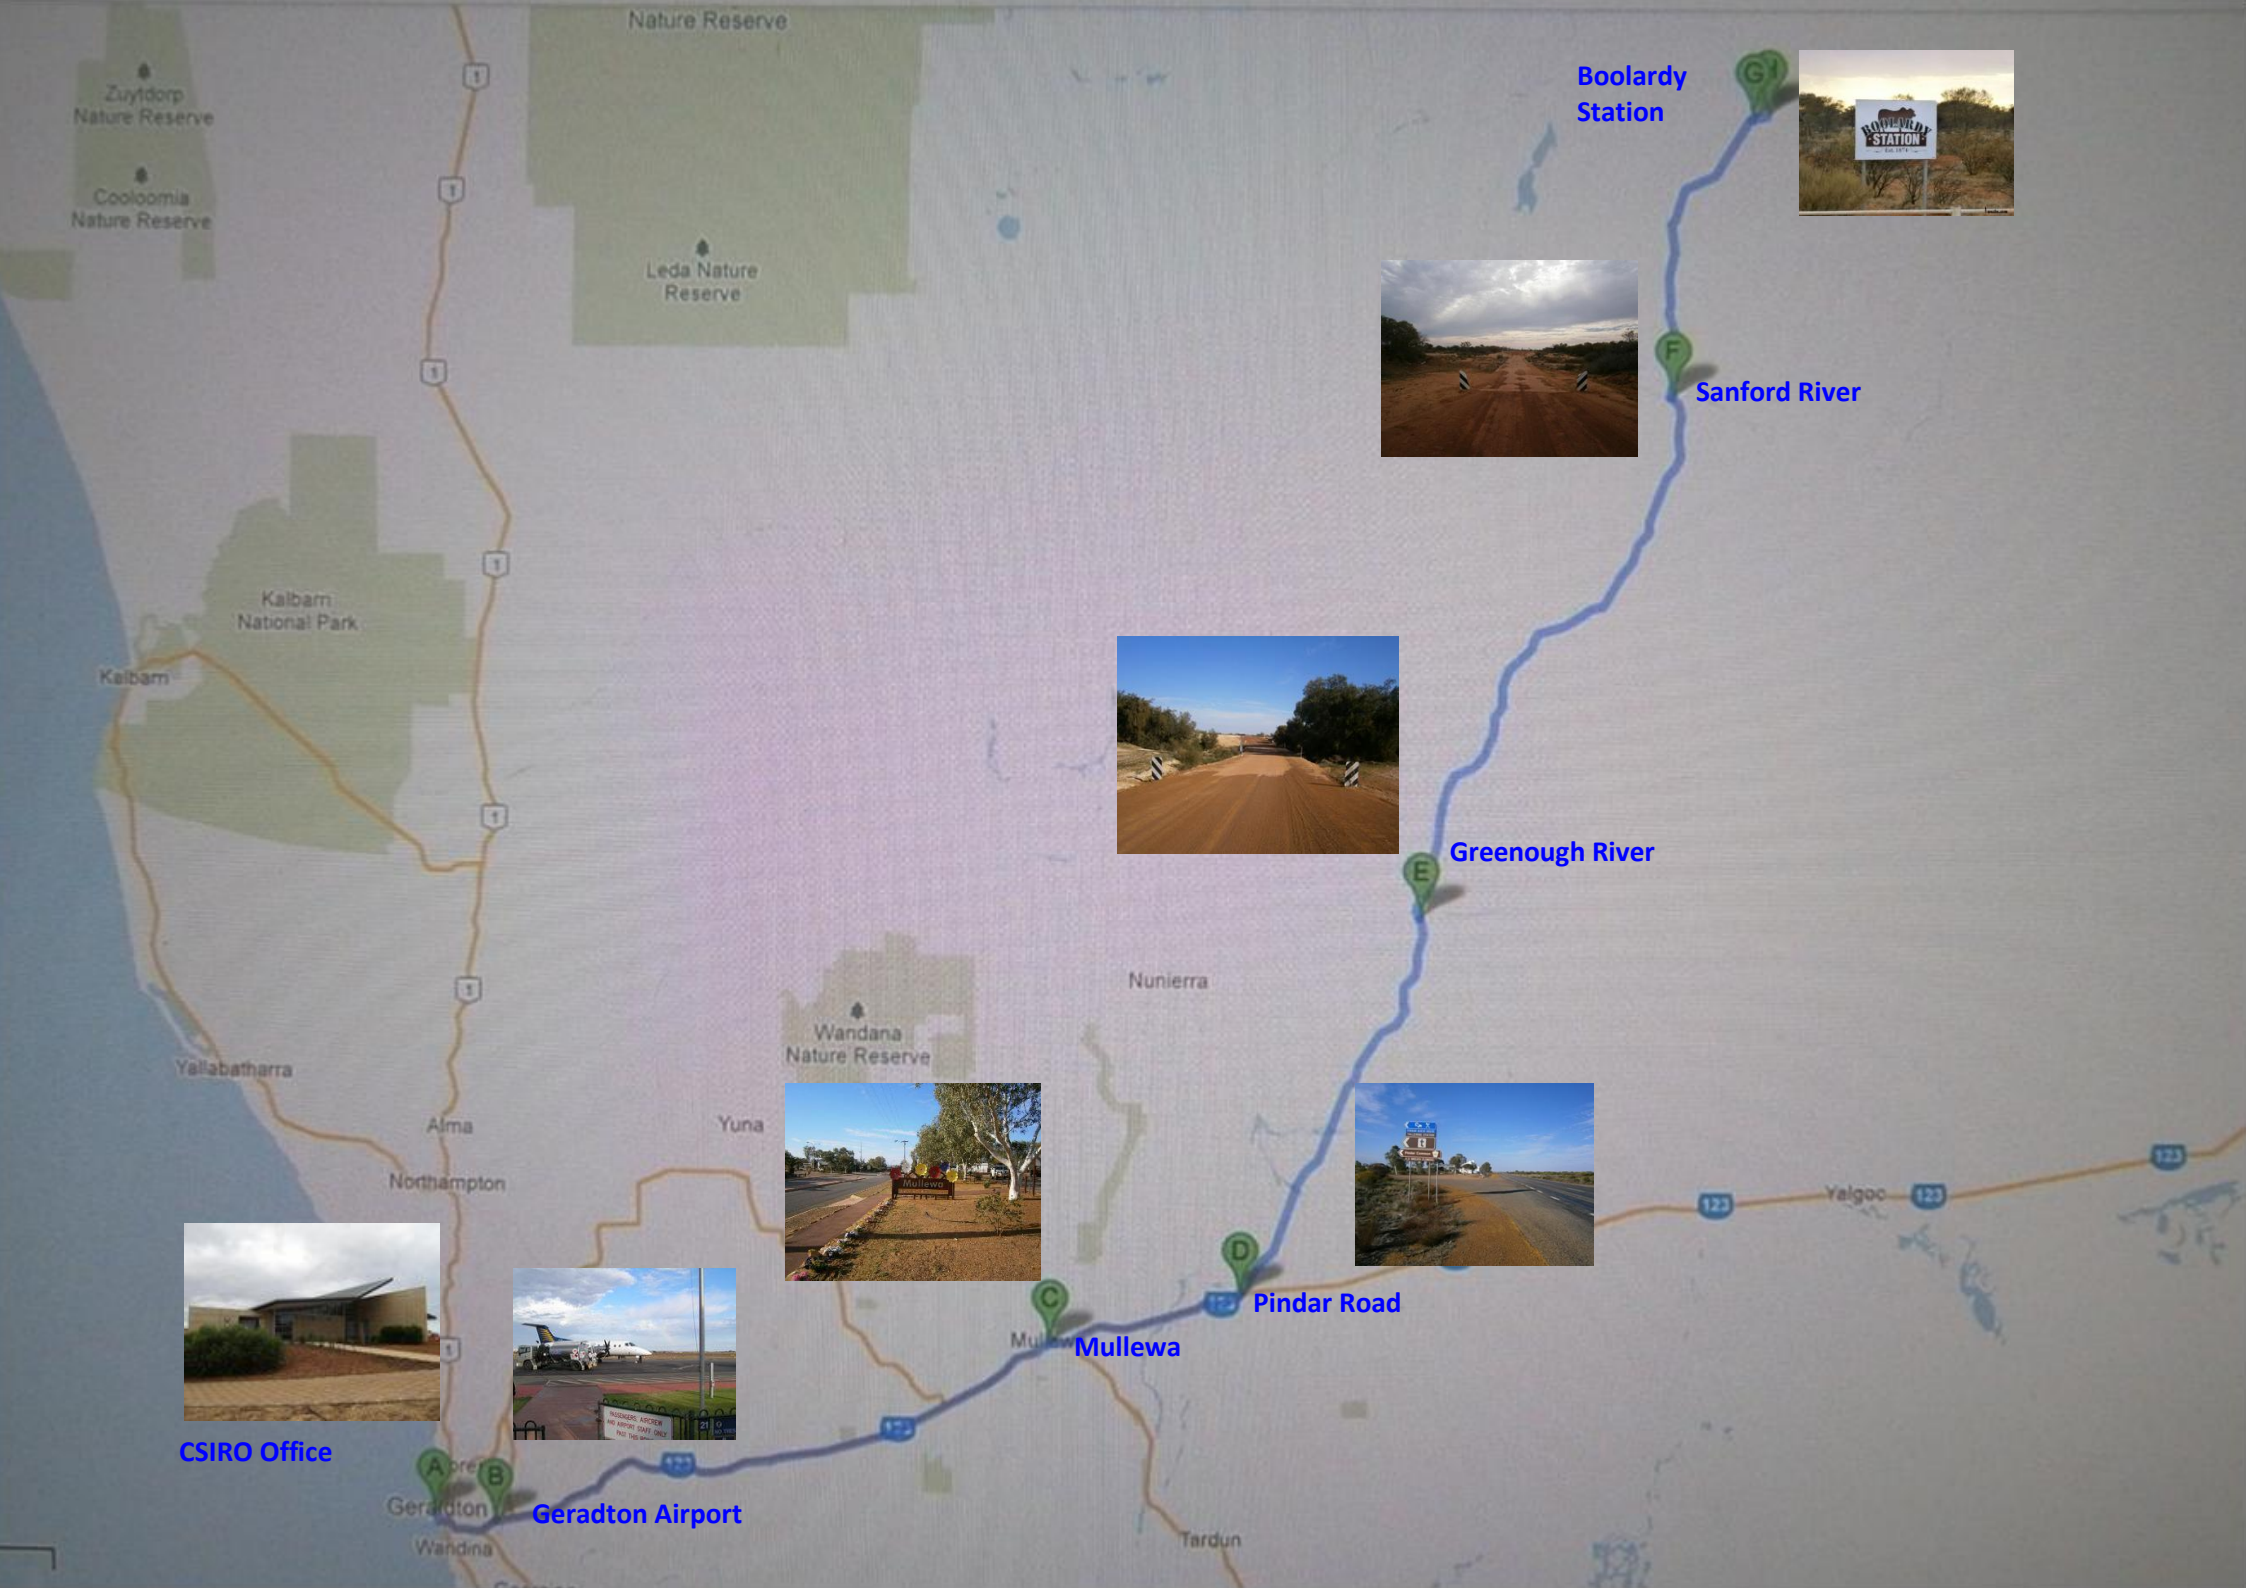

DRIVING DIRECTIONS From GERALDTON (CSIRO CASS OFFICE) To MRO ACCOMODATION FACILITY at BOOLARDY STATION		
	CSIRO Astronomy and Space Science Offices - 33 Onslow St Geraldton WA 6530	
1.-	Head North on Onslow St towards Shenton St	450m
2.-	 Turn Right onto Shenton St Travel to traffic lights	180m
3.-	 Take the 1 st Right on to Cathedral Ave	500m
4.-	 Take the North West Coastal Highway ramp towards the Airport / Carnarvon / Mount Magnet Rd	900m
5.-	 Turn right onto Geraldton-Mt Magnet Rd / State Route 123 Go through 1 roundabout	8.4Km
	Geraldton Airport.: 10.3 KM / Geraldton-Mt Magnet Rd / State Route 123	
6.-	Head North-East along the Geraldton-Mt Magnet Rd to 	88.9 Km
7.-	Head North-East along Geraldton-Mt Magnet Rd / State Route 123 towards Pindar	28.8Km
	 Turn Left at Pindar / Geraldton-Mt Magnet Rd / State Route 123	
8.-	 Take the 1st left past the Pindar Guest House on to Pindar-Beringarra Rd	600m
9.-	Travel North along Pindar -Beringarra Rd to the 	61.7Km
	Greenough River	

10.- River	Travel North along Pindar-Beringarra Rd to the  Sanford	89.3Km
11.-	Travel North on Pindar-Beringarra Rd	46.7Km
 	Turn Right at Boolarly Station off Pindar-Beringarra Rd.	2km

CSIRO Office

Geradton Airport

Mullewa

Pindar Road

Greenough River

Sanford River

Boolardy Station